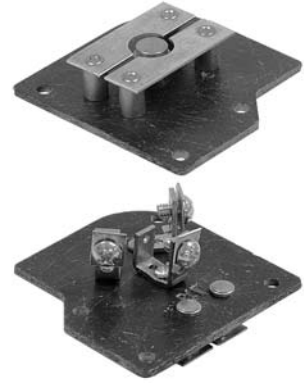

02025641
• Fuse Holder

01779446

- 40 Amp Starter Relay
- Hella

00099908

- Switch Assy
- Directional
- Hazard

**01286426**

- Solenoid
- Engine
- Shut-Down

**01811132**

- Connector
- 5 Circuit
- 280 Series

**02102218**

- Kit
- Flasher
- Repair
- Cole-Hersee

**04283016**

- Switch Assy
- Roof Hatch
- Alarm
- Magnetic