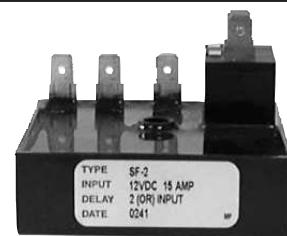

01747633

- Relay
- Time delay
- 4-second
- OR gate