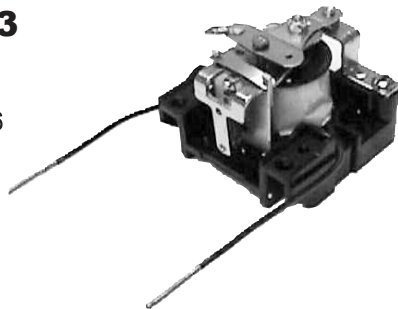

- Relay
- Pilot light
- Option 2146
- Single pole

Arrow

01746387

- Relay
- Micro

**Bosch
Hella**

**01779446**

- Hella Starter Relay
- 931-410-02

**01868017**